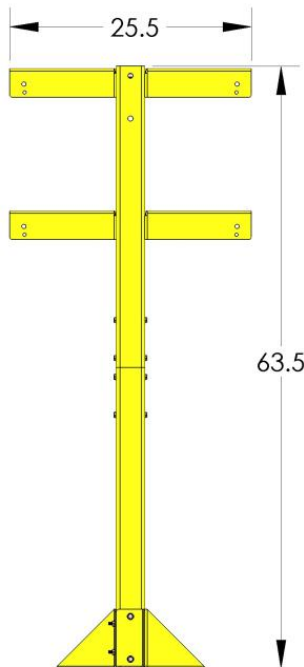

REVOLUTION 12X Series

CHARGER POST STANDS

Rear foot may be omitted if mounting against wall.