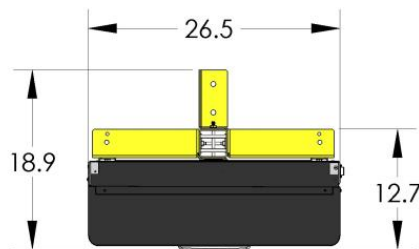

REVOLUTION 12X Series

CHARGER POST STANDS

Rear foot may be omitted if mounting against wall.