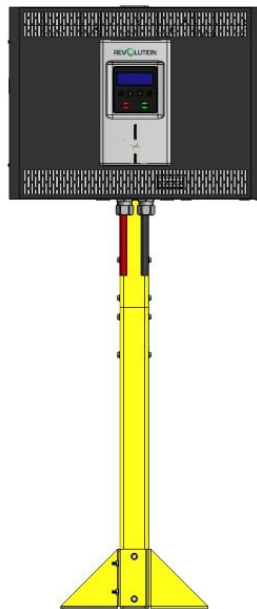

REVOLUTION 12X Series

CHARGER POST STANDS

Rear foot may be omitted if mounting against wall.