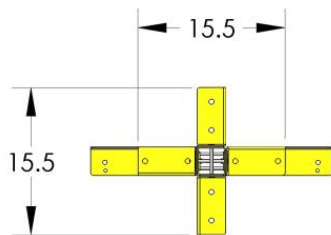

REVOLUTION 12X Series

CHARGER POST STANDS

Rear foot may be omitted if mounting against wall.