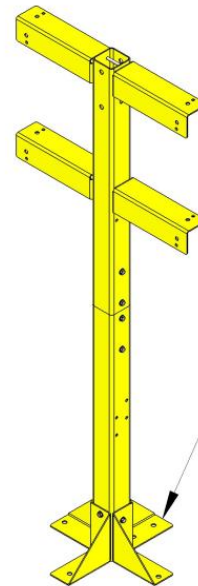

REVOLUTION 12X Series

CHARGER POST STANDS

Rear foot may be omitted if mounting against wall.